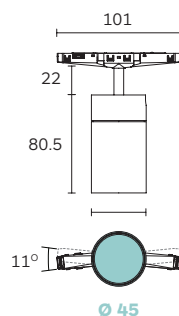

TicTok 45

Flexible adaptor for curved track