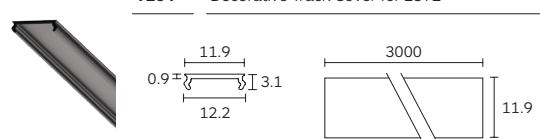

T264 Decorative Track Cover for 2STE