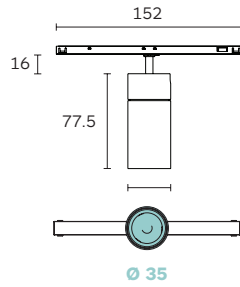

TicTok 35

CRI > 93
3000K
High Efficacy

TicTok 35

Product Code	LED Module Code	LED Power	Nominal Lumen	Beam Angle	Dimming Options
T6B3	E013	5W	691 lm	20° / 24° / 38°	D0 No Dim DA Dali Dim DC CASAMBI

CCT Options

- **27** 2700K
- **30** 3000K
- **35** 3500K
- **40** 4000K