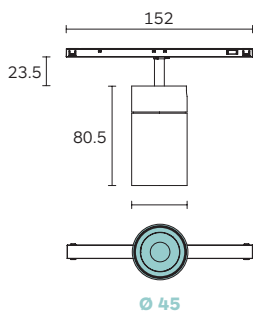

TicTok Zoom 45

Flexible adaptor for curved track