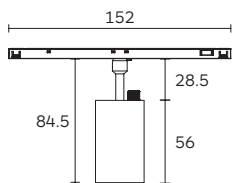

Zero 33

without Accessory

with Filter

with Honeycomb

with Honeycomb & Barn doors

Zoom Spot 8° - 80°

Ø 33

Ø 24.8