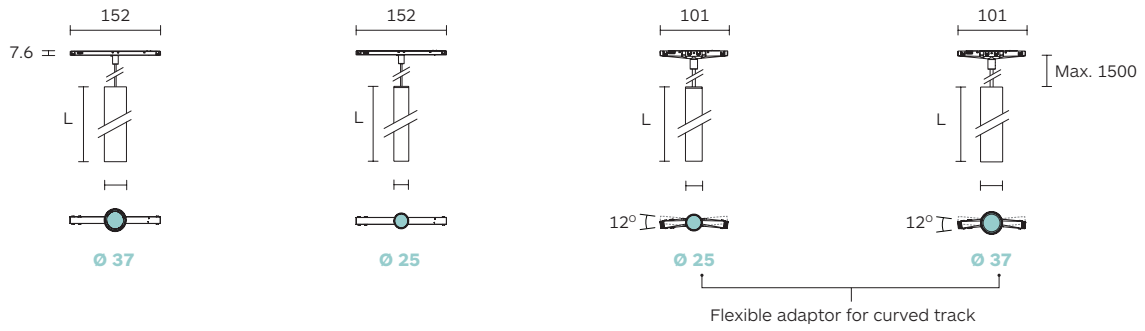

**CRI > 90
3000K**
**High
Efficacy**

	Product Code		Product Length (L)	Light Source Code	LED Power	Nominal Lumen	Beam Angle	Dimming Options
	straight adaptor	curved adaptor						
Pixo 25	T703	T739*	170	BN11	2W	230 lm	14° / 20° / 26° / 32°	D0 No Dim DA* Dali Dim DC* CASAMBI
	T704	T740*	330					
	T705	T741*	550					
	T706	T742*	800					
Pixo 36	T707	T745*	170	BC31	5W	500 lm	20° / 26° / 36°	CCT Options 27 2700K 30 3000K 35 3500K 40 4000K
	T708	T746*	330					
	T709	T747*	550					
	T710	T748*	800					

* Dimming Options CASAMBI (DC) and DALI (DA) are not available for Pixo 25 Curved Track and Pixo 36 Curved Track.