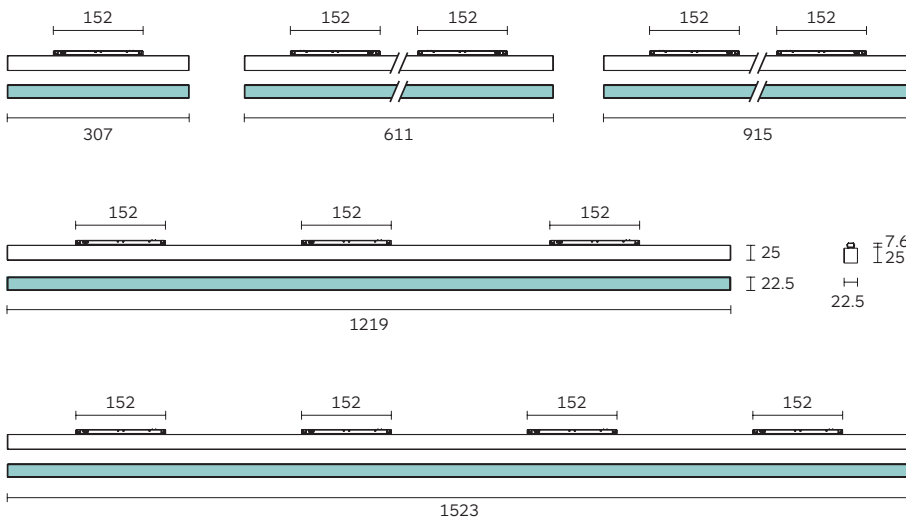

**CRI>97
3000K**

**High
Rendering**

	Product Code	Light Source Code	LED Power	Nominal Lumen	Beam Angle	Dimming Options
Polairs 20 Opal Diffuser L:307	T676	BT21	7.4W	945 lm	OD	D0 No Dim DA Dali Dim DC CASAMBI
Polairs 20 Opal Diffuser L:611	T677		15W	1890 lm		
Polairs 20 Opal Diffuser L:915	T678		22W	2835 lm		CCT Options
Polairs 20 Opal Diffuser L:1219	T679		30W	3780 lm		27 2700K 30 3000K 35 3500K 40 4000K
Polairs 20 Opal Diffuser L:1523	T680		37W	4725 lm		TW 2700K-5700K

OD = Opal diffuser. Ordering code; **OD**.
Tunable White (**TW**) version available on request.