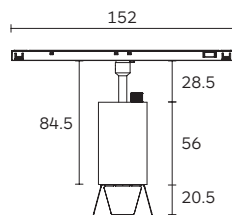

Zero 33

without Accessory

with Filter

with Honeycomb

with Honeycomb & Barn doors

Zoom Spot 8° - 80°

Ø 33

Ø 24.8