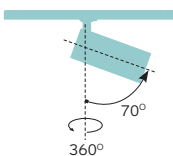

Product Code	LED Module Code	LED Power	Nominal Lumen	Beam Angle	Dimming Options	
CRI>93 3000K High Efficacy	TicTok 45	T662	E025	9W	1208 lm	18° / 28° / 36°	D0 No Dim
	TicTok 45 Curved Track	T6B4*					DA* Dali Dim DC* CASAMBI
CRI>98 3000K High Rendering	TicTok 45	T662	E020	9W	901 lm	18° / 28° / 36°	27 2700K
	TicTok 45 Curved Track	T6B4*					30 3000K 35 3500K 40 4000K

* Dimming Options CASAMBI (DC) and DALI (DA) are not available for TicTok 45 Curved Track T6B4.