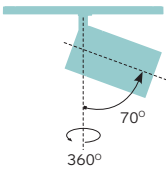

Product Code	LED Module Code	LED Power	Nominal Lumen	Beam Angle	Dimming Options	CCT Options	
CRI > 90 3000K High Efficacy	TicTok Zoom 58	T6A7	E004	15W	1635 lm	BS (17°-27°)	27 2700K	
	TicTok Zoom 58 Curved Track	T6B7*					DA* DALI Dim	30 3000K
						DC* CASAMBI	35 3500K	
						DN On-board Dimmer	40 4000K	

* Dimming Options CASAMBI (**DC**) and DALI (**DA**) are not available for TicTok Zoom 58 Curved Track **T6B7**.