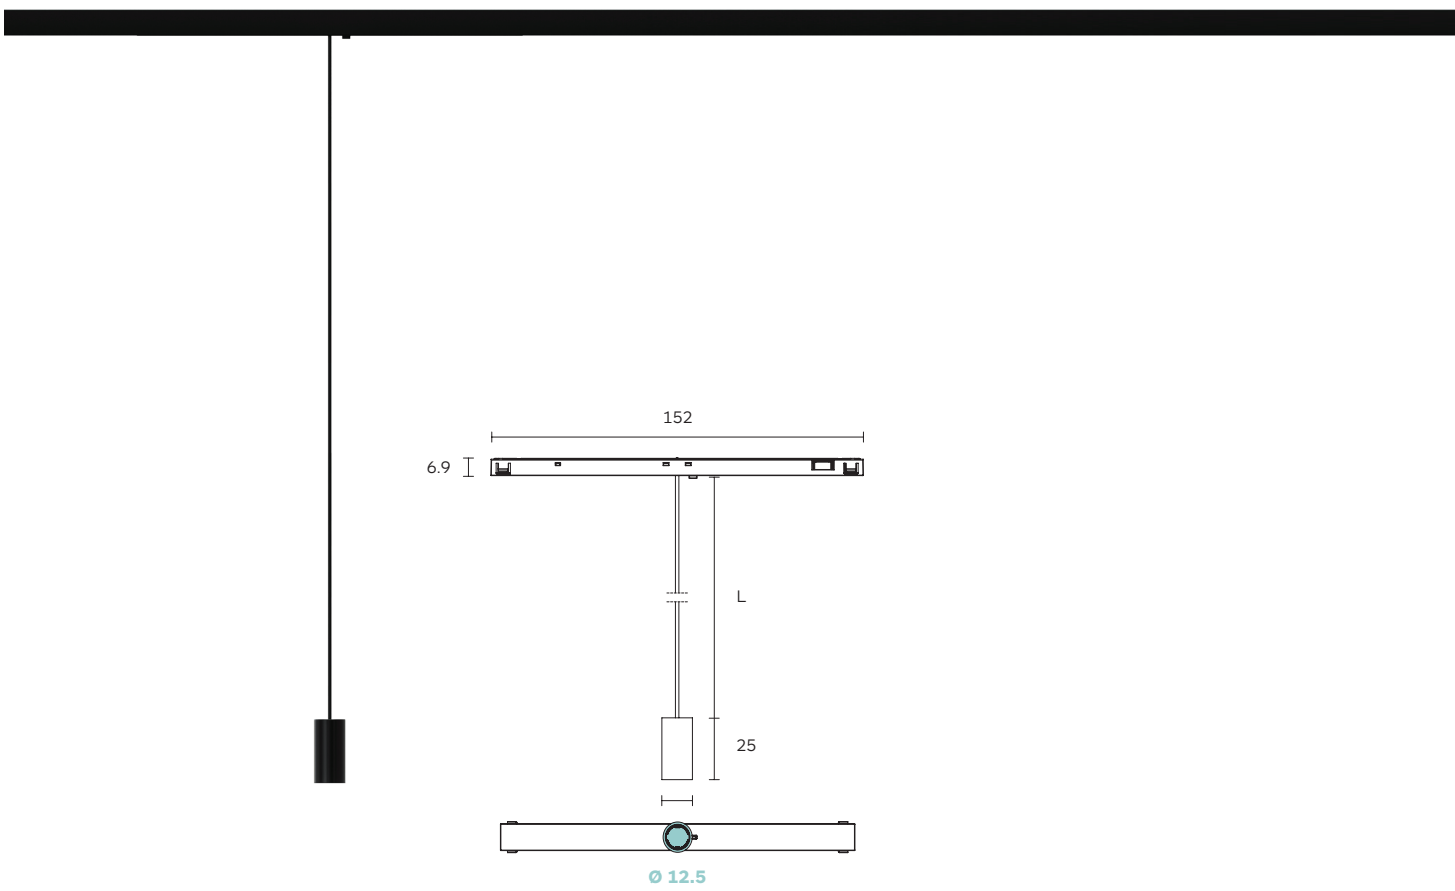

Zero 12

CRI>97
3000K
High
Rendering

	Product Code	Length Code¹	LED Power	Nominal Lumen	Beam Angle	Dimming Options	CCT Options
Zero 12	T971	Min. L150	1W	132 lm	21° / 29° / EL	D0 No Dim	27 2700K
		⋮				DA Dali Dim	30 3000K
		Max. L600				DC CASAMBI	35 3500K
							40 4000K

¹ Length cable code from 150mm up to 600mm. Example: L300.
EL = Elliptical Beam. Ordering code; **EL**.