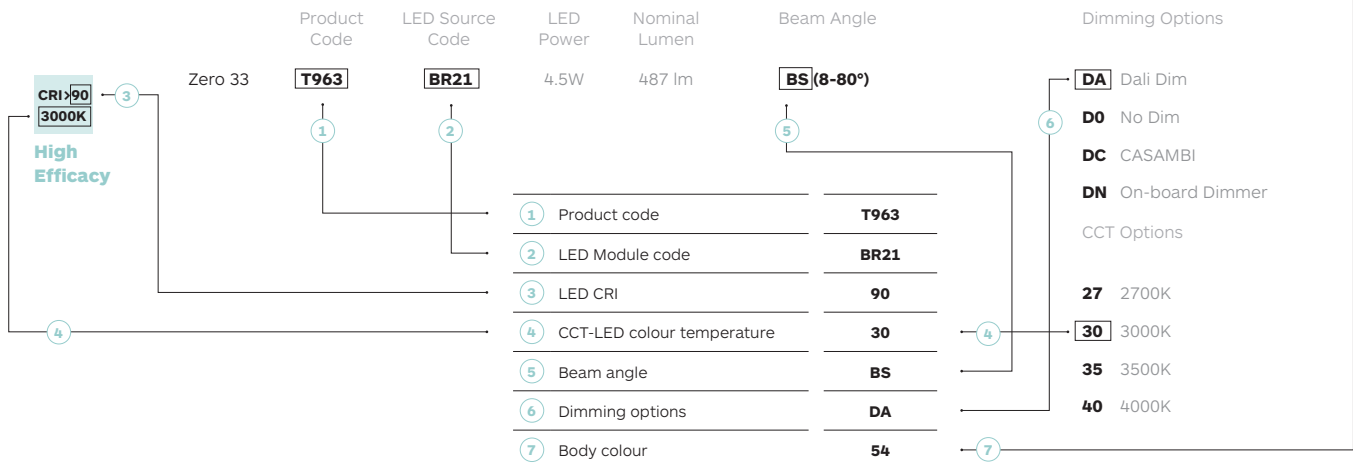

- 10 - Black
- 65 - Embossed matt black
- 11 - White
- 54 - Embossed matt white