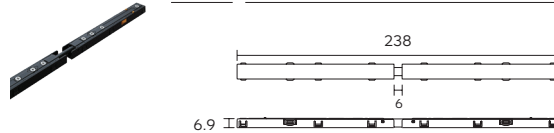

T260 Adjustable Corner