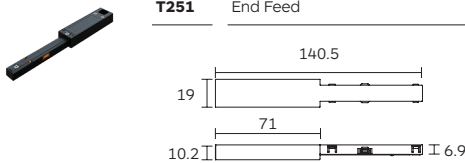

T251 End Feed