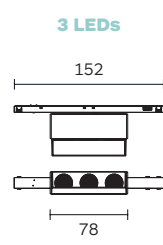

3 LEDs

**CRI>90
3000K**
**High
Efficacy**

	Product Code	Light Source Code	LED Power	Nominal Lumen	Beam Angle	Dimming Options
Polairs 20 Wallwasher with 3 LEDs	T626	BN11	3x1W	525 lm	WW	DO No Dim DA Dali Dim DC CASAMBI
Polairs 20 Wallwasher with 6 LEDs	T627		6x1W	1050 lm		
Polairs 20 Wallwasher with 9 LEDs	T628		9x1W	1575 lm		
Polairs 20 Wallwasher with 12 LEDs	T629		12x1W	2100 lm		

CCT Options

- **27** 2700K
- **30** 3000K
- **35** 3500K
- **40** 4000K
- **TW** 2700K-5700K

WW = Wallwasher. Ordering code; **WW**.
Tunable White (**TW**) version available on request.