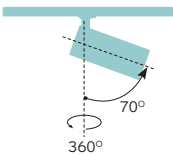

TicTok 35

CRI > 93
3000K
High Efficacy

TicTok 35

Product Code	LED Module Code	LED Power	Nominal Lumen	Beam Angle	Dimming Options
T6B3	E013	5W	691 lm	20° / 24° / 38°	D0 No Dim DA Dali Dim DC CASAMBI

CCT Options

- **27** 2700K
- **30** 3000K
- **35** 3500K
- **40** 4000K