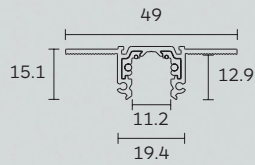

Micro 48V Track Options

1. Pendant Track
2STB

2. Pendant Track
2STC

3. Recessed Track
2STD

4. Surface Track
2STE

5. Pendant Kit
9268

5.

1.