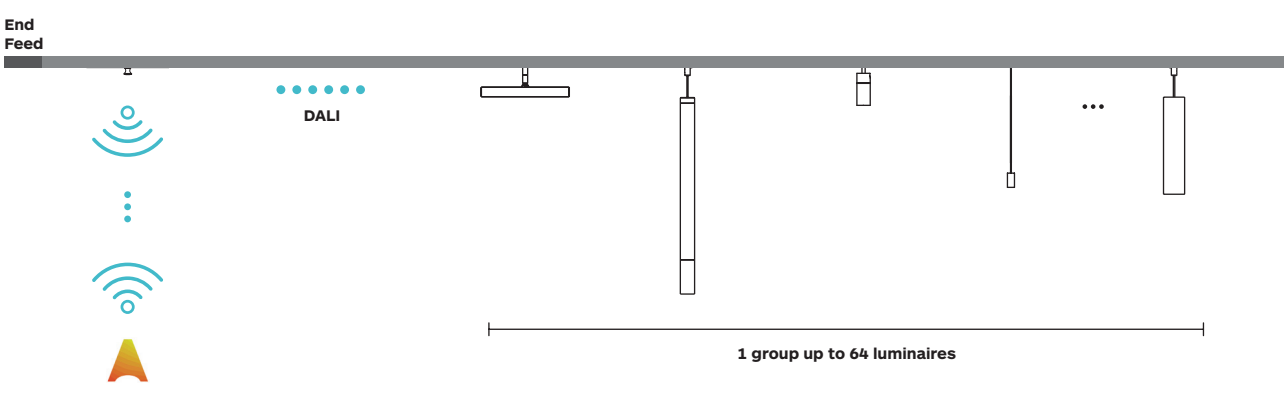

Casambi DALI Broadcast

For Micro track 48VDC input

Casambi DALI Broadcast offers a cutting-edge solution for controlling wireless luminaires on low-voltage (48V) tracks.

Through Casambi Bluetooth Low Energy (BLE) communication with control apps, all you need is a smartphone or tablet to take charge of your lighting system.

Imagine having complete control over the lighting in your space without the hassle of wiring, control units, or routers. With Casambi Broadcast technology, this dream is now a reality.

Group Configuration - up to 64 luminaires

Wireless control device

Code:	T269
Nominal Input Voltage:	24-50 Vdc
Current:	48V - 0.06 A
Output Voltage:	18 - 18.5 V DC
Output current in short circuit:	200 mA
Output channel:	1
Management protocol:	DALI