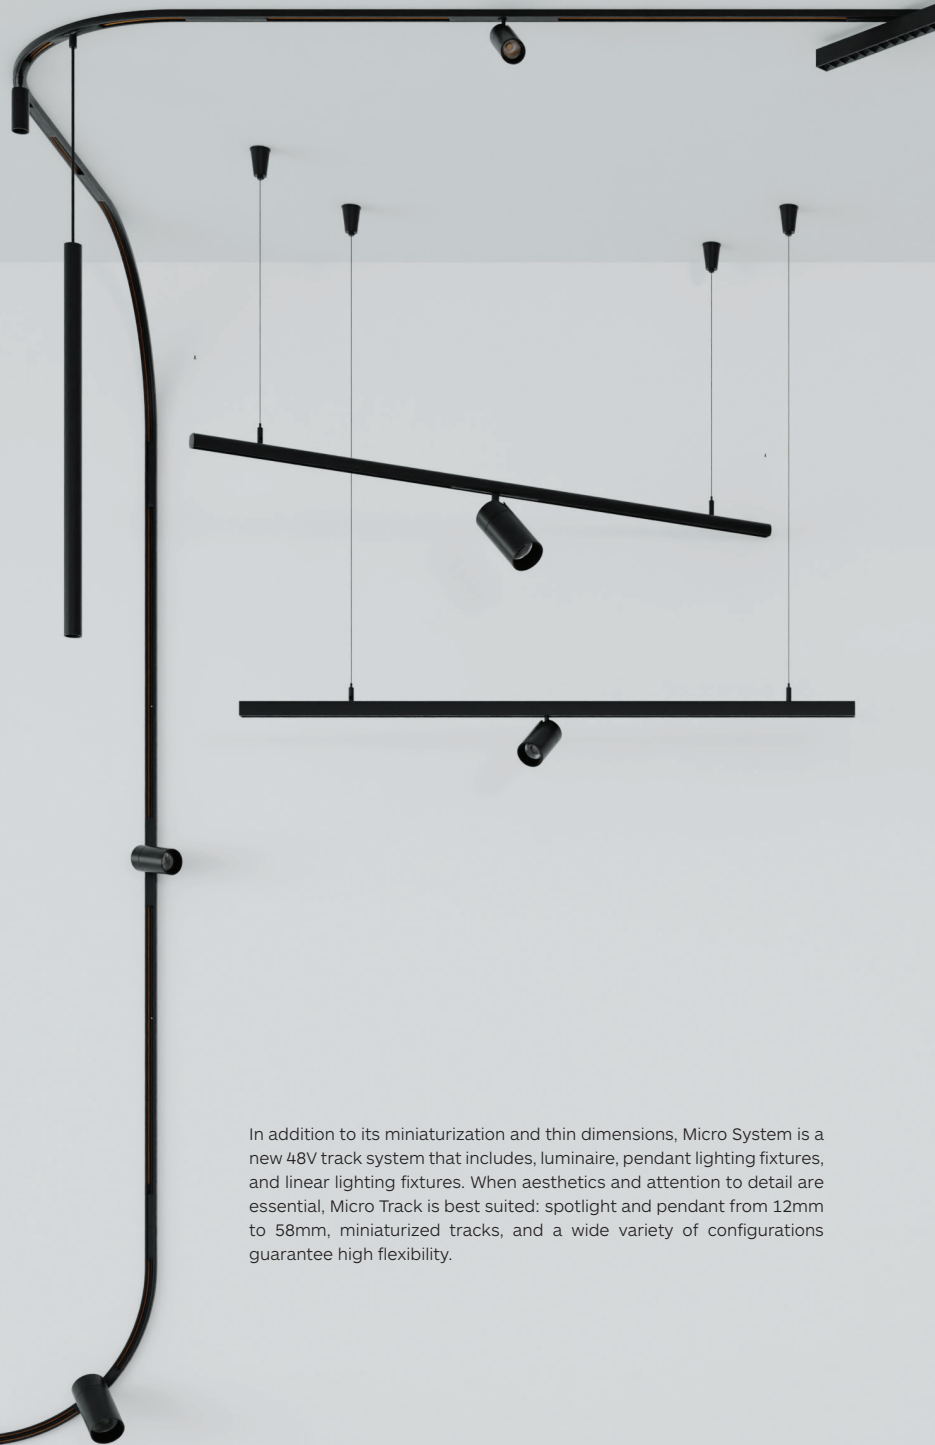

formalighting

Micro

48V Track System

2023 | 24

Micro 48V Track System

Micro 48V Track System

In addition to its miniaturization and thin dimensions, Micro System is a new 48V track system that includes, luminaire, pendant lighting fixtures, and linear lighting fixtures. When aesthetics and attention to detail are essential, Micro Track is best suited: spotlight and pendant from 12mm to 58mm, miniaturized tracks, and a wide variety of configurations guarantee high flexibility.

Vivo

Ø 25

Vivo 25

P.14

Ø 35

Vivo 35

P.14

Ø 45