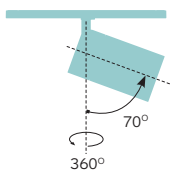

Product Code	LED Module Code	LED Power	Nominal Lumen	Beam Angle	Dimming Options	CCT Options
CRI>90 3000K High Efficacy	TicTok Zoom 45	T6A6	6W	549 lm	BS (12°-37°)	D0 No Dim	27 2700K
	TicTok Zoom 45 Curved Track	T6B6*					30 3000K
						DC* CASAMBI	35 3500K
						DN On-board Dimmer	40 4000K

* Dimming Options CASAMBI (DC) and DALI (DA) are not available for TicTok Zoom 45 Curved Track T6B6.