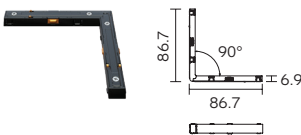

T253 Horizontal Corner Joint Cover