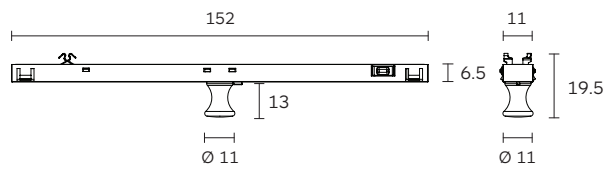

Casambi DALI Broadcast

For Micro track 48VDC input

Casambi DALI Broadcast offers a cutting-edge solution for controlling wireless luminaires on low-voltage (48V) tracks.

Through Casambi Bluetooth Low Energy (BLE) communication with control apps, all you need is a smartphone or tablet to take charge of your lighting system.

Imagine having complete control over the lighting in your space without the hassle of wiring, control units, or routers. With Casambi Broadcast technology, this dream is now a reality.

Group Configuration - up to 64 luminaires

Wireless control device

Code:	T269
Nominal Input Voltage:	24-50 Vdc
Current:	48V - 0.06 A
Output Voltage:	18 - 18.5 V DC
Output current in short circuit:	200 mA
Output channel:	1
Management protocol:	DALI