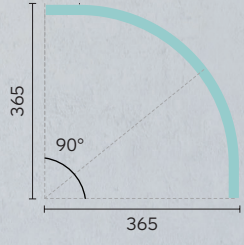

Vertical curved track

25TH