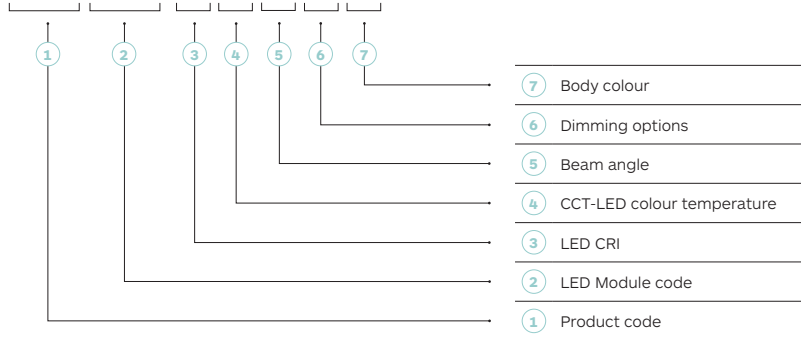

Code System

For TikTok Products

Code ordering example: **T 6 B 2 E 0 1 7 - 9 0 3 0 1 5 D 0 1 0**

LED CRI	CCT-LED Colour temperature	Dimming Options	Body Colour
80 CRI > 80	27 Warm White 2700K	D0 No dimming	10 Black (RAL 9004)
90 CRI > 90	30 Warm White 3000K	DA Dali Dim	11 White (RAL 9003)
93 CRI > 93	35 Warm White 3500K	DC CASAMBI	*17 Black (RAL 9004) / White (RAL 9003 (B&W))
97 CRI > 97	40 Neutral White 4000K	DN On-board Dimmer	35 Gold
98 CRI > 98	TW Tuneable White 2700K - 5700K		54 Embossed matt white (RAL 9016)
			65 Embossed matt black (RAL 9017)

Notes:
*17: white light body with black integrated louvre. For black body with white integrated louvre consult us.

How to order

Product Code	LED Module Code	LED Power	Nominal Lumen	Beam Angle	Dimming Options	CCT Options
T6B2	E017	3.4W	370 lm	15° / 20° / 32°	D0 No Dim DA Dali Dim DC CASAMBI	27 2700K 30 3000K 35 3500K 40 4000K