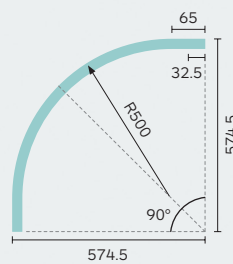

Horizontal curved track

2STG