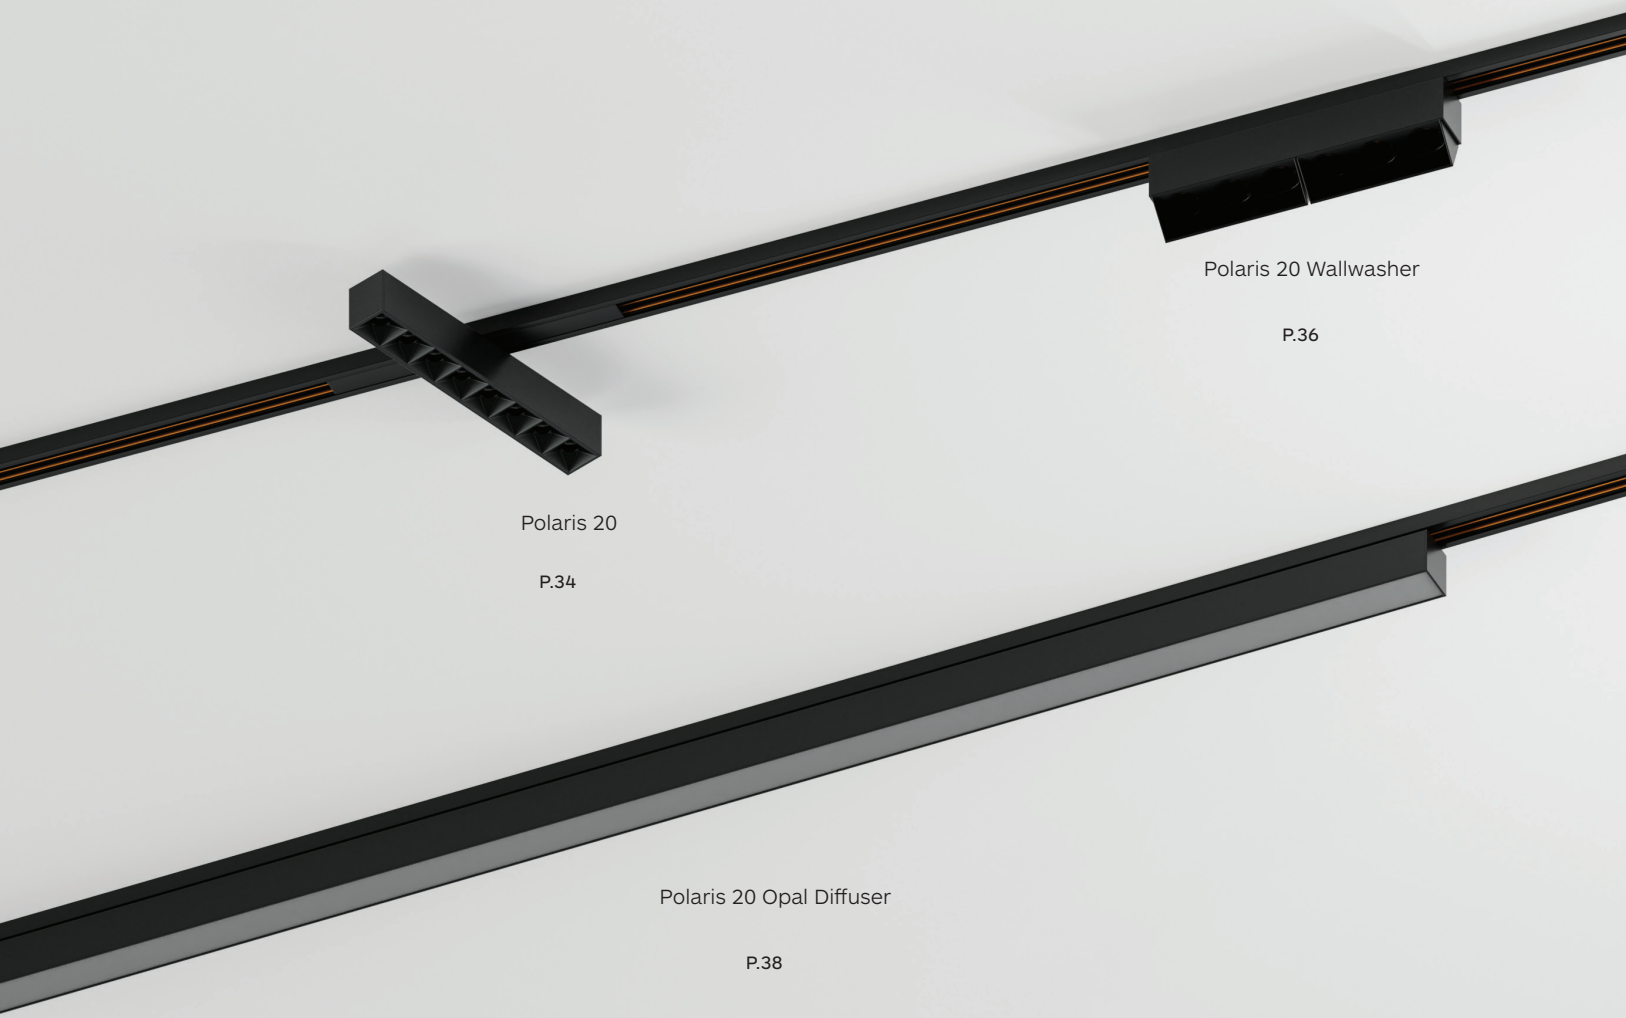

Polaris

Polaris 20
P.34

Polaris 20 Wallwasher
P.36

Polaris 20 Opal Diffuser
P.38