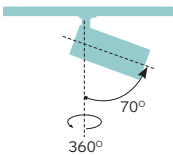

Product Code	LED Module Code	LED Power	Nominal Lumen	Beam Angle	Dimming Options
CRI > 93 3000K High Efficacy	TicTok 58	T664	E031	15W	1740 lm	14° / 24° / 36°	DO No Dim
	TicTok 58 Curved Track	T6B5*	E026	14W	1932 lm	18° / 25° / 37°	DA* Dali Dim DC* CASAMBI

		Product Code	LED Module Code	LED Power	Nominal Lumen	Beam Angle	CCT Options
CRI > 98 3000K High Rendering	TicTok 58	T664	E027	14W	1458 lm	18° / 25° / 37°	27 2700K
	TicTok 58 Curved Track	T6B5*					30 3000K 35 3500K 40 4000K

* Dimming Options CASAMBI (DC) and DALI (DA) are not available for TicTok 58 Curved Track T6B5.