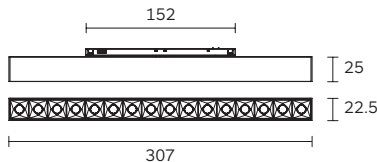

16 LEDs

	Product Code	Light Source Code	LED Power	Nominal Lumen	Beam Angle	Dimming Options
CRI>97 3000K High Rendering	Polairs 20 with 4 LEDs	T601	BO11	4x1W	21° / 33° / 45° / 60° / EL	DO No Dim DA Dali Dim DC CASAMBI
	Polairs 20 with 8 LEDs	T602		8x1W		1040 lm
	Polairs 20 with 12 LEDs	T603		12x1W		1560 lm
	Polairs 20 with 16 LEDs	T604		16x1W		2080 lm
						CCT Options 27 2700K 30 3000K 35 3500K 40 4000K TW 2700K-5700K

EL = Elliptical Beam. Ordering code: **EL**.
Tuneable White (**TW**) version available on request.