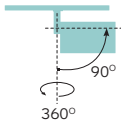

Product Code	LED Module Code	LED Power	Nominal Lumen	Beam Angle	Dimming Options	CCT Options
CRI > 90 3000K High Efficacy	Vivo 25	T6A8	E017	3.4W	370 lm	15° / 20° / 32°	D0 No Dim DA Dali Dim DC CASAMBI	27 2700K 30 3000K 35 3500K 40 4000K
	Vivo 35	T6A9	E013	5W	691 lm	20° / 24° / 38°		
CRI > 93 3000K High Efficacy	Vivo 45	T6B0	E025	9W	1208 lm	18° / 28° / 36°		
	Vivo 58	T6B1	E031	15W	1740 lm	14° / 24° / 36°		
CRI > 98 3000K High Rendering	Vivo 45	T6B0	E020	9W	901 lm	18° / 26° / 36°		
	Vivo 58	T6B1	E027	14W	1458 lm	18° / 25° / 37°