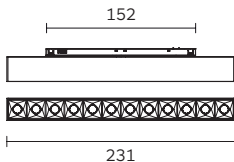

12 LEDs

	Product Code	Light Source Code	LED Power	Nominal Lumen	Beam Angle	Dimming Options
CRI>97 3000K High Rendering	Polairs 20 with 4 LEDs	T601	BO11	4x1W	21° / 33° / 45° / 60° / EL	DO No Dim DA Dali Dim DC CASAMBI
	Polairs 20 with 8 LEDs	T602		8x1W		1040 lm
	Polairs 20 with 12 LEDs	T603		12x1W		1560 lm
	Polairs 20 with 16 LEDs	T604		16x1W		2080 lm
						CCT Options 27 2700K 30 3000K 35 3500K 40 4000K TW 2700K-5700K

EL = Elliptical Beam. Ordering code: **EL**.
Tuneable White (**TW**) version available on request.