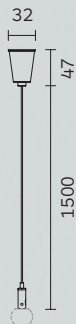

Micro 48V Track Options

1. Pendant Track
2STB

2. Pendant Track
2STC

3. Recessed Track
2STD

4. Surface Track
2STE

5. Pendant Kit
9268

5.

1.