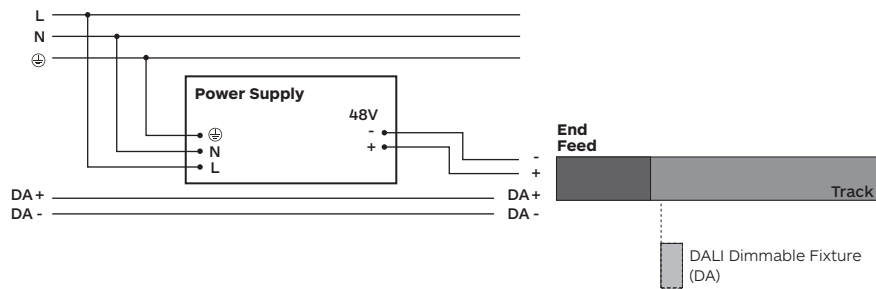

Universal DALI