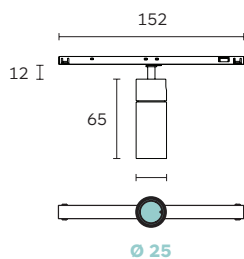

TicTok 25

CRI>90
3000K
High
Efficacy

TicTok 25

Product Code	LED Module Code	LED Power	Nominal Lumen	Beam Angle	Dimming Options
T6B2	E017	3.4W	370 lm	15° / 20° / 32°	D0 No Dim DA Dali Dim DC CASAMBI
					CCT Options
					27 2700K
					30 3000K
					35 3500K
					40 4000K