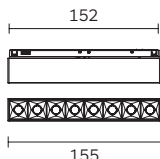

8 LEDs

	Product Code	Light Source Code	LED Power	Nominal Lumen	Beam Angle	Dimming Options
CRI>97 3000K High Rendering	Polairs 20 with 4 LEDs	T601	BO11	4x1W	21° / 33° / 45° / 60° / EL	DO No Dim DA Dali Dim DC CASAMBI
	Polairs 20 with 8 LEDs	T602		8x1W		1040 lm
	Polairs 20 with 12 LEDs	T603		12x1W		1560 lm
	Polairs 20 with 16 LEDs	T604		16x1W		2080 lm
						CCT Options 27 2700K 30 3000K 35 3500K 40 4000K TW 2700K-5700K

EL = Elliptical Beam. Ordering code: **EL**.
Tuneable White (**TW**) version available on request.