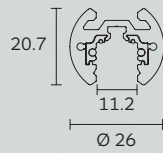

2. Pendant Track
  2STC