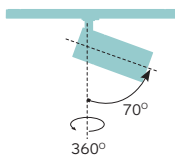

TicTok 25

CRI>90
3000K
High
Efficacy

TicTok 25

Product Code	LED Module Code	LED Power	Nominal Lumen	Beam Angle	Dimming Options
T6B2	E017	3.4W	370 lm	15° / 20° / 32°	D0 No Dim DA Dali Dim DC CASAMBI
					CCT Options
					27 2700K
					30 3000K
					35 3500K
					40 4000K