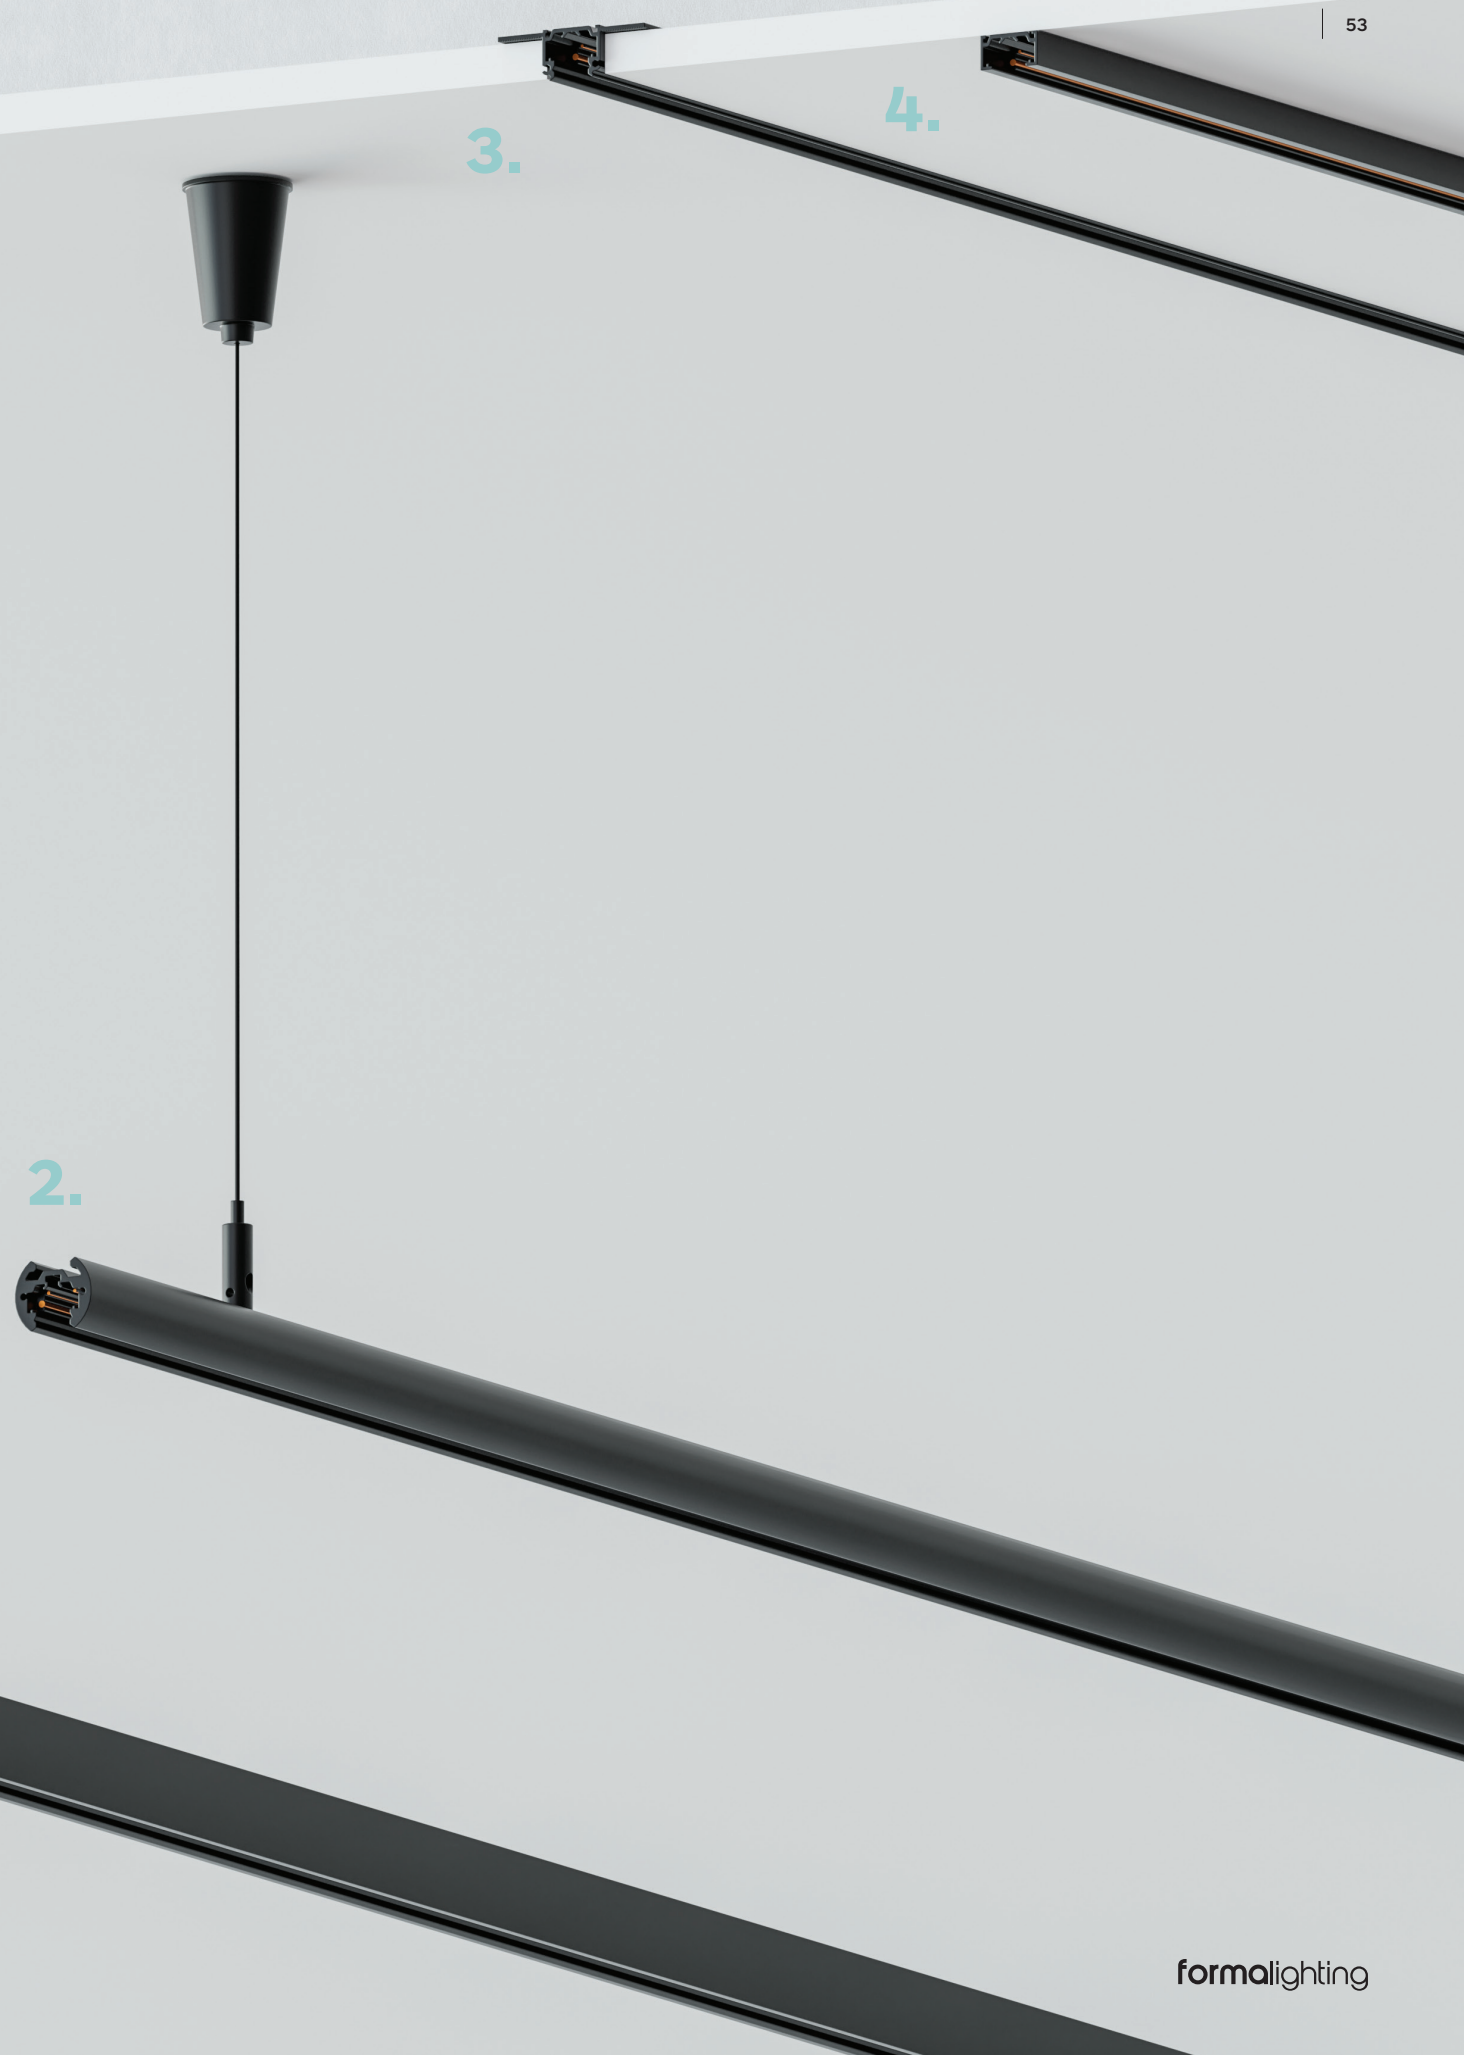

Micro 48V Track Options

1. Pendant Track
2STB

2. Pendant Track
2STC

3. Recessed Track
2STD

4. Surface Track
2STE

5. Pendant Kit
9268

5.

1.

3.

4.

2.

Micro 48V Curved Track

Limitless design flexibility, curved adaptor tailor-made for the micro track curved track allows a wide range of luminaires on the curved tracks. Horizontal curved tracks are available in radii of 300mm and 500mm, and vertical curved tracks in radii of 300mm to fulfill any design configuration.