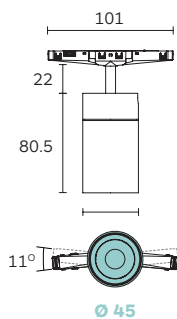

TicTok Zoom 45

Flexible adaptor for curved track