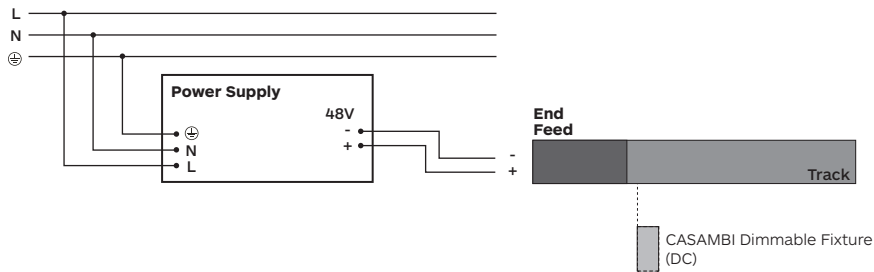

Bluetooth wireless Control