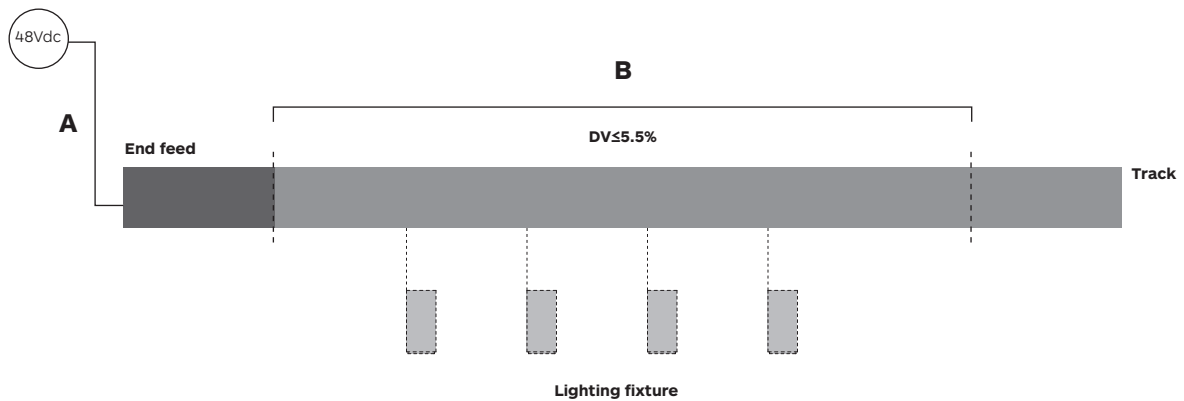

Drop Voltage Table

A Distance power supply/feed unit (2x1.5mm²)				
	5m	10m	20m	30m
B Track Length with $\Delta v \leq 5.5\%$ (m)				
Power Supply (W)	(m)	(m)	(m)	(m)
60	50	50	50	50
100	50	50	40	25
150	50	40	20	Not admitted
200	40	30	Not admitted	Not admitted
250	35	20	Not admitted	Not admitted

Information refers to a load equivalent to the power supplied and equally distributed on the relevant length in the table.

Remote Power Supply