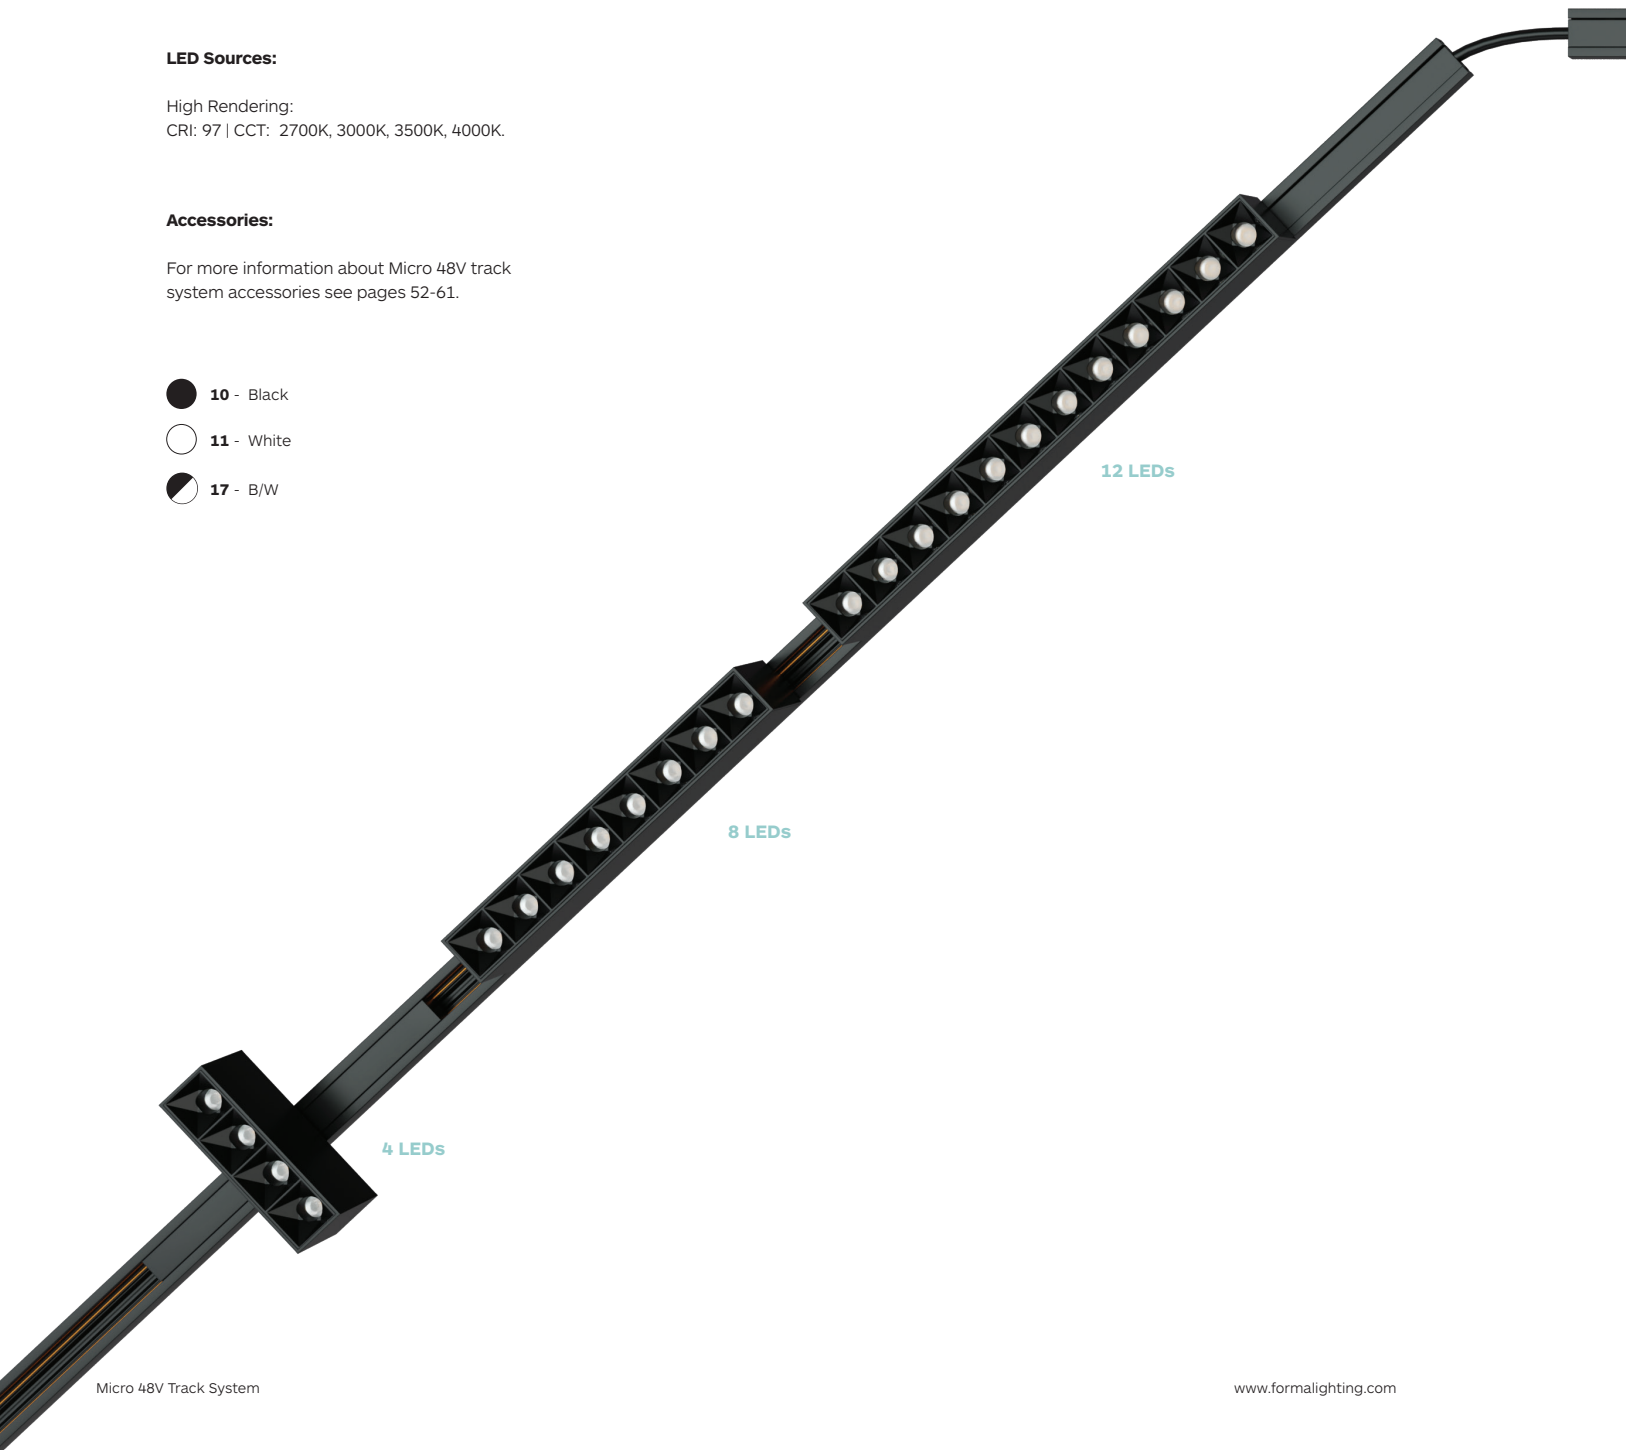

Polaris 20

Micro 48V Track

Polaris 20 Low Voltage micro track light in extruded aluminum in four different lengths of light modules, aisle spotlight with special high-definition optics made of thermoplastic material, integrated into the innovative black antiglare finishes that define emission with luminance glare control.

Polaris 20 is available with Casambi and DALI control options. DALI dimmable fixtures can also be controlled by Casambi DALI Broadcast device, please see pages 50-51 for details.

For complete code ordering information, please see page 67.

LED Sources:

High Rendering:

CRI: 97 | CCT: 2700K, 3000K, 3500K, 4000K.

Accessories:

For more information about Micro 48V track system accessories see pages 52-61.

- 10 - Black
- 11 - White
- ◐ 17 - B/W