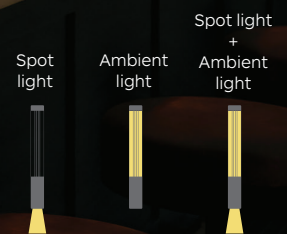

Pixo Retro

Micro 48V Track

Pixo Retro - A modern cylinder pendant LED Light, that offers both classic filament ambient light and modern accent light. LED filament light is designed to resemble a traditional incandescent light bulb with visible filaments for aesthetic and create ambient; the spotlight with multiple beam angle options provides functional accent lighting.

Pixo Retro is available with Casambi and DALI control options. DALI dimmable fixtures can also be controlled by Casambi DALI Broadcast device, please see pages 50-51 for details.

For complete code ordering information, please see page 69.

LED Sources:

Ambient light:
CRI: 80 | CCT: 2200K, 2700K.

Spot light:
High Efficacy
CRI: 90 | CCT: 2700K, 3000K, 3500K, 4000K.

Accessories:

For more information about Micro 48V track system accessories see pages 52-61.

- **10** - Black
- **65** - Embossed matt black
- **11** - White
- **54** - Embossed matt white