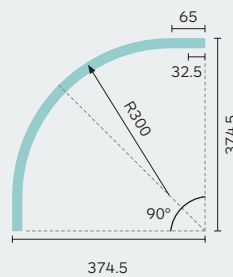

Horizontal curved track

2STF