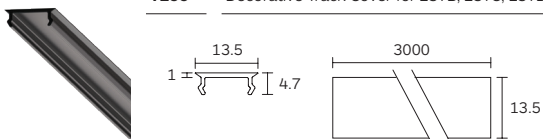

T256 Decorative Track Cover for 2STB, 2STC, 2STD