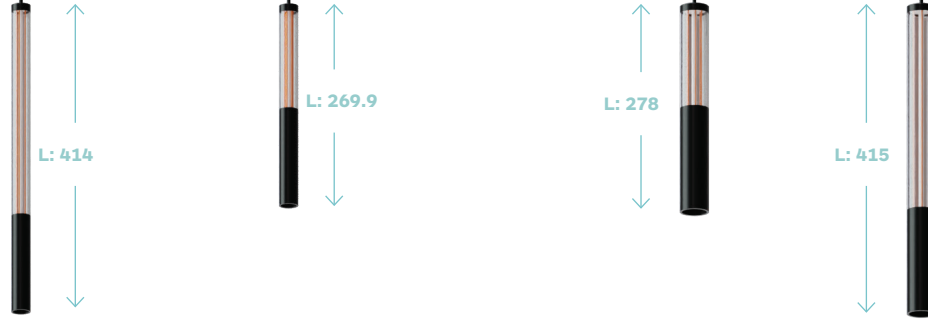

Product Code	Length Cable Code¹	LED Power²		Nominal Lumen		Beam Angle	Dimming Options
			Ambient	Spot	Ambient	Spot		
			CRI>80	CRI>90	CRI>80	CRI>90		
			2200K	2700K / 3000K	2200K	2700K / 3000K		D0 No Dim
Pixo Retro 25 Curved Track L:270	T6B8	0500 1000 1500	4.9W	/	397 lm	/	/	
Pixo Retro 25 Curved Track L:414	T6B9		/	2.6W	/	276 lm / 299 lm	16° / 20° / 34°	CCT Options
Pixo Retro 38 Curved Track L:278	T6C0		4.9W	/	397 lm	/	/	27 2700K
Pixo Retro 38 Curved Track L:415	T6C1		/	6.7W	/	723 lm / 780 lm	20° / 25° / 34°	30 3000K 35 3500K 40 4000K

¹ Length cable code from 500mm up to 1500mm. Example: 0500.

² 2 control channels, spot light and ambient light can be controlled separately.