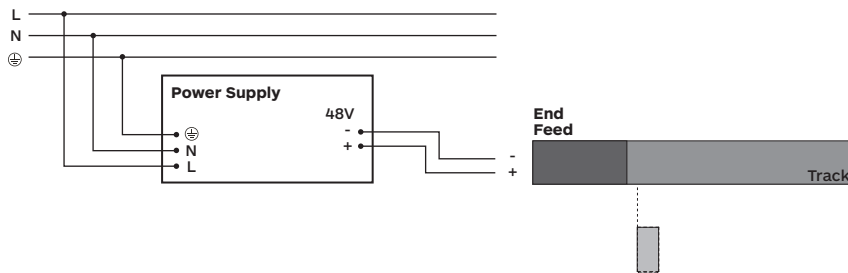

Code	2G35	2G36
------	------	------

Universal DALI

Bluetooth wireless Control

Fixed Output

Drop Voltage Table

A Distance power supply/feed unit (2x1.5mm ²)				
	5m	10m	20m	30m
B Track Length with $\Delta v \leq 5.5\%$ (m)				
Power Supply (W)	(m)	(m)	(m)	(m)
60	50	50	50	50
100	50	50	40	25
150	50	40	20	Not admitted
200	40	30	Not admitted	Not admitted
250	35	20	Not admitted	Not admitted