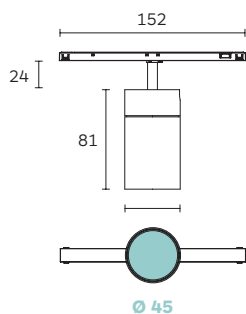

TicTok 45

Flexible adaptor for curved track

	Product Code	LED Module Code	LED Power	Nominal Lumen	Beam Angle	Dimming Options	
CRI>93 3000K High Efficacy	TicTok 45	T662	E025	9W	1208 lm	18° / 28° / 36°	D0 No Dim
	TicTok 45 Curved Track	T6B4*					DA* Dali Dim DC* CASAMBI
CRI>98 3000K High Rendering	TicTok 45	T662	E020	9W	901 lm	18° / 28° / 36°	27 2700K
	TicTok 45 Curved Track	T6B4*					30 3000K 35 3500K 40 4000K

* Dimming Options CASAMBI (DC) and DALI (DA) are not available for TicTok 45 Curved Track T6B4.