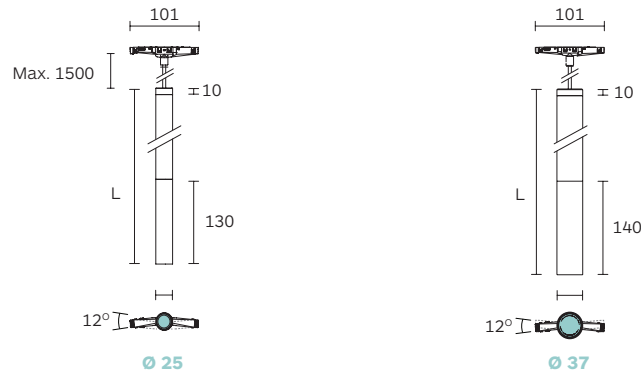

Product Code	Length Cable Code¹	LED Power²		Nominal Lumen		Beam Angle	Dimming Options
			Ambient	Spot	Ambient	Spot		
			CRI>80	CRI>90	CRI>80	CRI>90		
			2200K	2700K / 3000K	2200K	2700K / 3000K		D0 No Dim
Pixo Retro 25 Curved Track L:270	T6B8	0500 1000 1500	4.9W	/	397 lm	/	/	
Pixo Retro 25 Curved Track L:414	T6B9		/	2.6W	/	276 lm / 299 lm	16° / 20° / 34°	CCT Options
Pixo Retro 38 Curved Track L:278	T6C0		4.9W	/	397 lm	/	/	27 2700K
Pixo Retro 38 Curved Track L:415	T6C1		/	6.7W	/	723 lm / 780 lm	20° / 25° / 34°	30 3000K 35 3500K 40 4000K

¹ Length cable code from 500mm up to 1500mm. Example: 0500.

² 2 control channels, spot light and ambient light can be controlled separately.