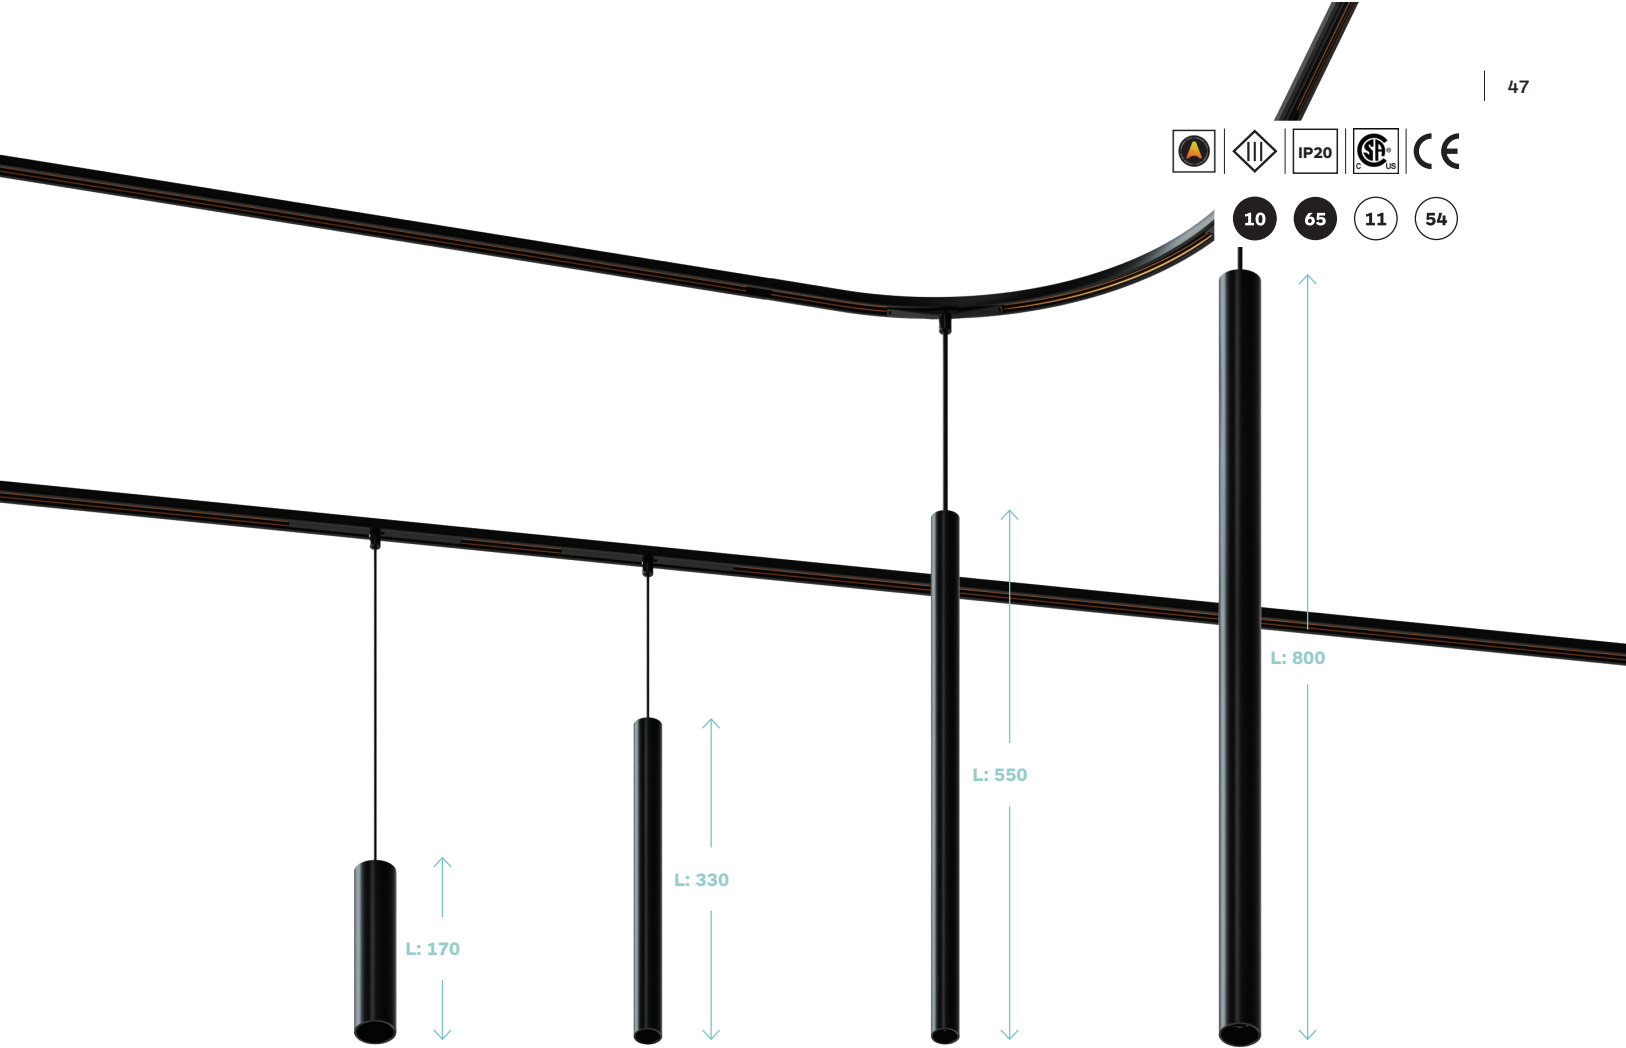

**CRI > 90
3000K**
**High
Efficacy**

	Product Code		Product Length (L)	Light Source Code	LED Power	Nominal Lumen	Beam Angle	Dimming Options
	straight adaptor	curved adaptor						
Pixo 25	T703	T739*	170	BN11	2W	230 lm	14° / 20° / 26° / 32°	D0 No Dim DA* Dali Dim DC* CASAMBI
	T704	T740*	330					
	T705	T741*	550					
	T706	T742*	800					
Pixo 36	T707	T745*	170	BC31	5W	500 lm	20° / 26° / 36°	CCT Options 27 2700K 30 3000K 35 3500K 40 4000K
	T708	T746*	330					
	T709	T747*	550					
	T710	T748*	800					

* Dimming Options CASAMBI (DC) and DALI (DA) are not available for Pixo 25 Curved Track and Pixo 36 Curved Track.