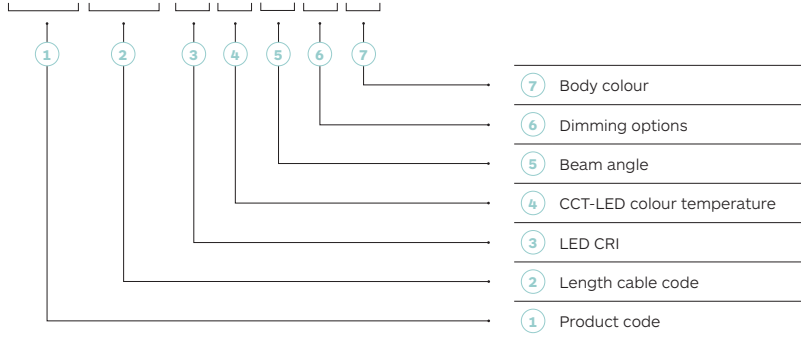

Code System

For Pixo Retro Products

Code ordering example: **T 6 5 7 1 5 0 0 - 9 0 2 7 2 0 D C 5 4**

LED CRI	CCT-LED Colour temperature	Dimming Options	Body Colour
80 CRI > 80	27 Warm White 2700K	DO No dimming	10 Black (RAL 9004)
90 CRI > 90	30 Warm White 3000K	DA Dali Dim	11 White (RAL 9003)
93 CRI > 93	35 Warm White 3500K	DC CASAMBI	*17 Black (RAL 9004) / White (RAL 9003 (B&W))
97 CRI > 97	40 Neutral White 4000K	DN On-board Dimmer	35 Gold
98 CRI > 98	TW Tuneable White 2700K - 5700K		54 Embossed matt white (RAL 9016)
			65 Embossed matt black (RAL 9017)

Notes:
*17: white light body with black integrated louvre. For black body with white integrated louvre consult us.

How to order

Product Code	Length Cable Code¹	LED Power		Nominal Lumen		Beam Angle	Dimming Options
		Ambient CRI>80	Spot CRI>90	Ambient CRI>80	Spot CRI>90		
Pixo Retro 25 L:200	T656	Min. 0100	4.9W	397 lm	/	/	DO No Dim
Pixo Retro 25 L:344	T657	⋮ Max. 1500	/	/	276 lm / 299 lm	16° / 20° / 34°	DA Dali Dim
			2.6W	/	2700K / 3000K		DC CASAMBI

CCT Options
27 2700K
30 3000K
35 3500K
40 4000K

① Product code	T657
② Length Cable Code	1500
③ LED CRI	90
④ CCT-LED colour temperature	27
⑤ Beam angle	20
⑥ Dimming options	DC
⑦ Body colour	54