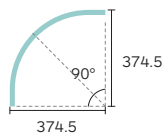

Micro Curved Track Compatibility

2STF