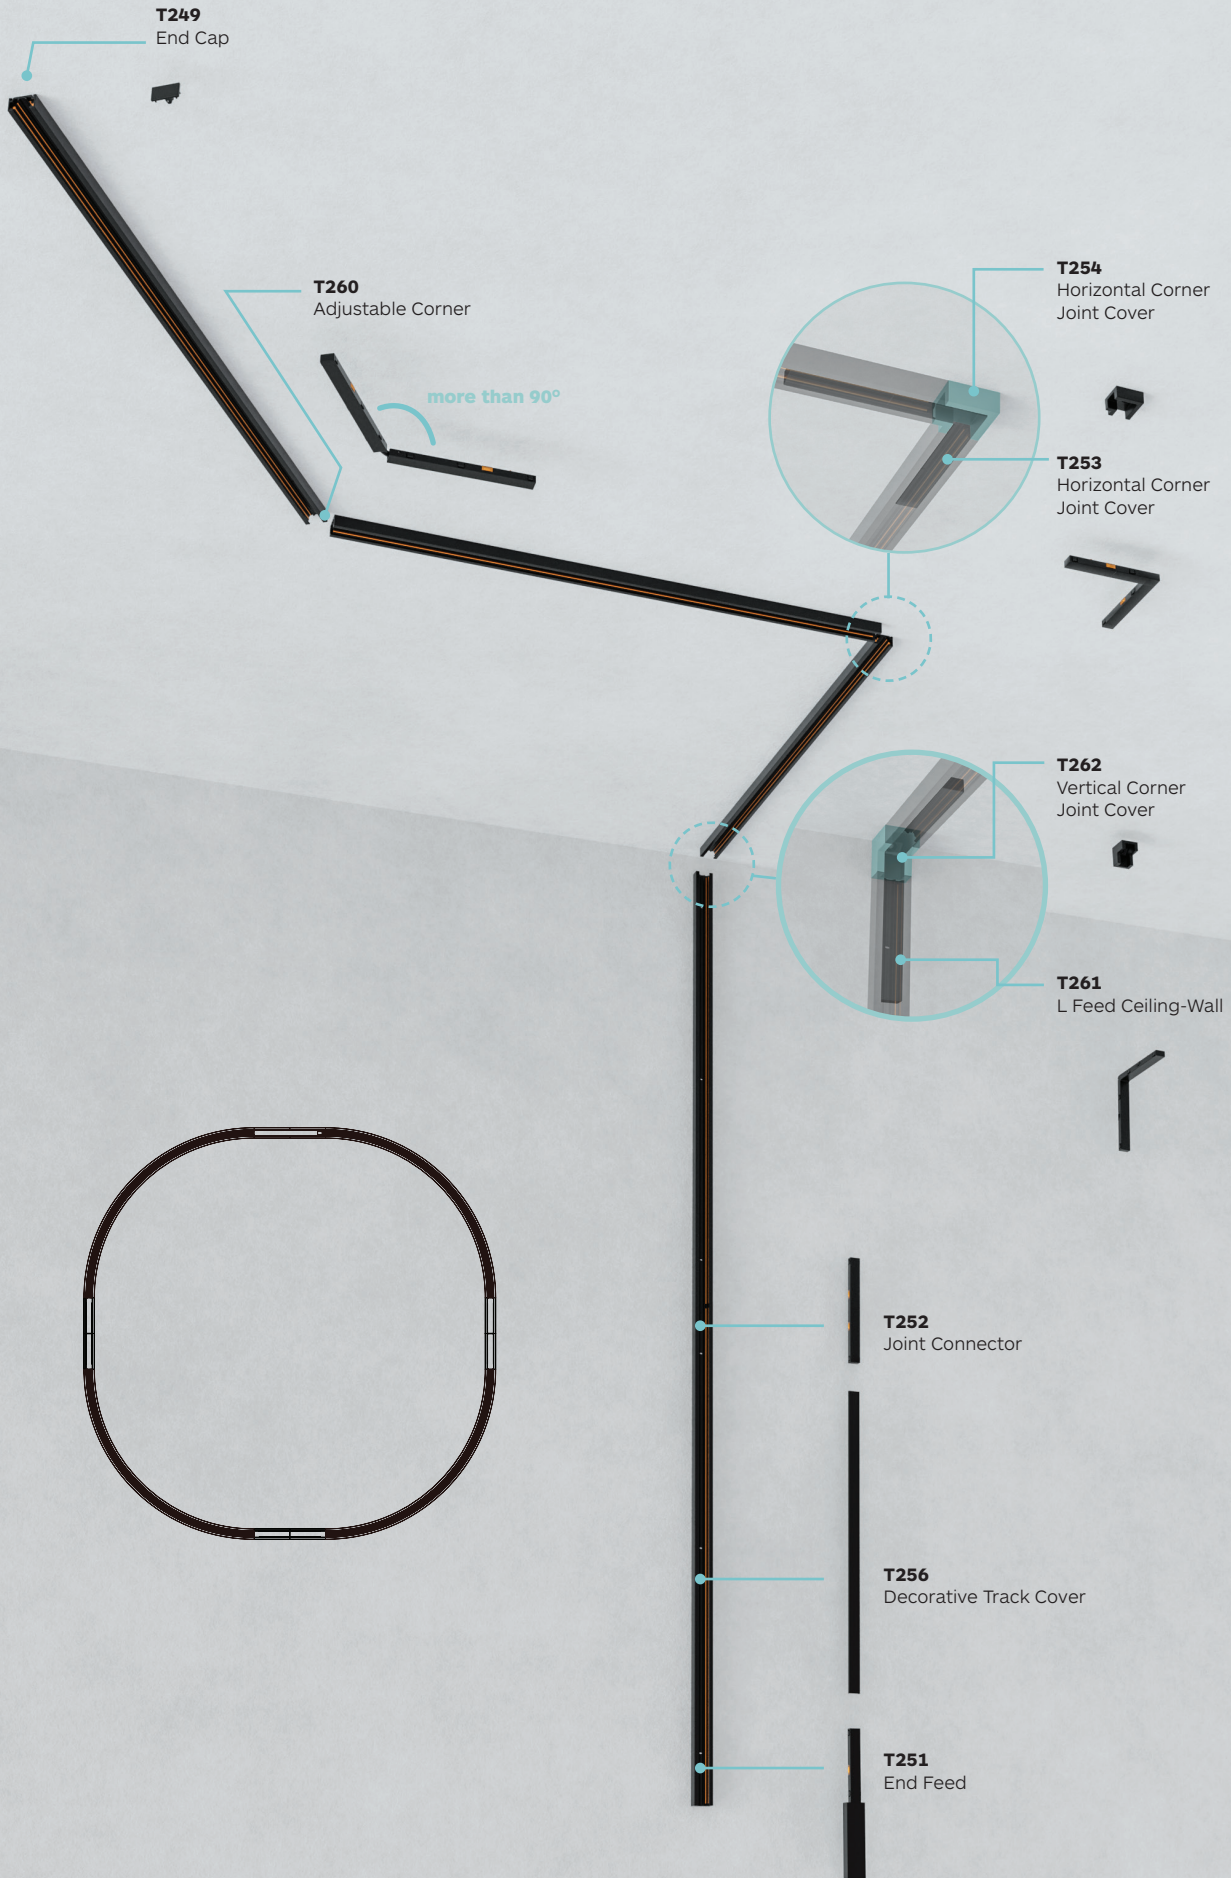

Micro 48V Track Options

1. Pendant Track
2STB

2. Pendant Track
2STC

3. Recessed Track
2STD

4. Surface Track
2STE

5. Pendant Kit
9268

5.

1.

3.

4.

2.

Micro 48V Curved Track

Limitless design flexibility, curved adaptor tailor-made for the micro track curved track allows a wide range of luminaires on the curved tracks. Horizontal curved tracks are available in radii of 300mm and 500mm, and vertical curved tracks in radii of 300mm to fulfill any design configuration.

Horizontal curved track

2STF

2STG

Horizontal curved track

Vertical curved track

25TH

Micro Curved Track Compatibility

Horizontal curved track

2STF

2STG

	For TicTok 45 & 58	For TicTok 45 & 58
TicTok 25 / 35 / 45 / 58	✓	✓
Vivo 25 / 35 / 45 / 58	On Request	On Request
TicTok 45 / 58 Zoom	✓	✓
Zero 12	/	/
Zero 33	/	/
Polaris 20 Adjustable Polaris 20 Wallwasher Polaris 20 Polaris 20 Opal Diffuser	/	/
Pixo 25 / 36	✓	✓
Pixo Retro 25 / 38	✓	✓