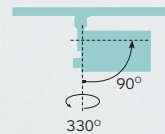

Accessories:

Diffuser or color filter, honeycomb, barn doors.
Magnet-fixed, toolless, easily replaceable.
See pages 52-61.

- 10 - Black
- 65 - Embossed matt black
- 11 - White
- 54 - Embossed matt white