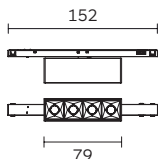

4 LEDs

	Product Code	Light Source Code	LED Power	Nominal Lumen	Beam Angle	Dimming Options
CRI>97 3000K High Rendering	Polairs 20 with 4 LEDs	T601	BO11	4x1W	21° / 33° / 45° / 60° / EL	DO No Dim DA Dali Dim DC CASAMBI
	Polairs 20 with 8 LEDs	T602		8x1W		1040 lm
	Polairs 20 with 12 LEDs	T603		12x1W		1560 lm
	Polairs 20 with 16 LEDs	T604		16x1W		2080 lm
						CCT Options 27 2700K 30 3000K 35 3500K 40 4000K TW 2700K-5700K

EL = Elliptical Beam. Ordering code: **EL**.
Tuneable White (**TW**) version available on request.