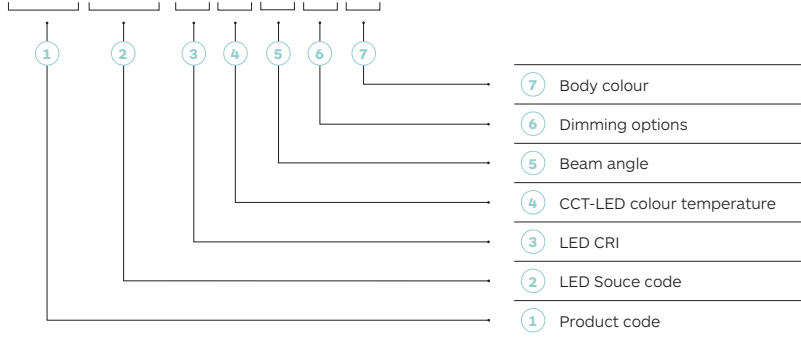

Code System

For Standard Products

Code ordering example: **T 9 6 3 B R 2 1 - 9 0 3 0 B S D A 5 4**