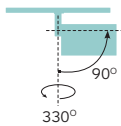

Zero 12

CRI>97
3000K

High
Rendering

	Product Code	Light Source Code	LED Power	Nominal Lumen	Beam Angle	Dimming Options	CCT Options
Zero 12	T964	BO11	1W	132 lm	21° / 29° / EL	D0 No Dim	27 2700K
Zero 12 Alto	T966					DA Dali Dim	30 3000K
						DC CASAMBI	35 3500K
							40 4000K

EL = Elliptical Beam. Ordering code: **EL**.