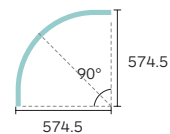

2STG

	For TicTok 45 & 58	For TicTok 45 & 58
TicTok 25 / 35 / 45 / 58	✓	✓
Vivo 25 / 35 / 45 / 58	On Request	On Request
TicTok 45 / 58 Zoom	✓	✓
Zero 12	/	/
Zero 33	/	/
Polaris 20 Adjustable Polaris 20 Wallwasher Polaris 20 Polaris 20 Opal Diffuser	/	/
Pixo 25 / 36	✓	✓
Pixo Retro 25 / 38	✓	✓