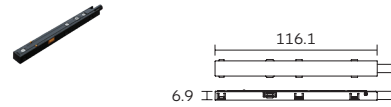

T259 End Feed