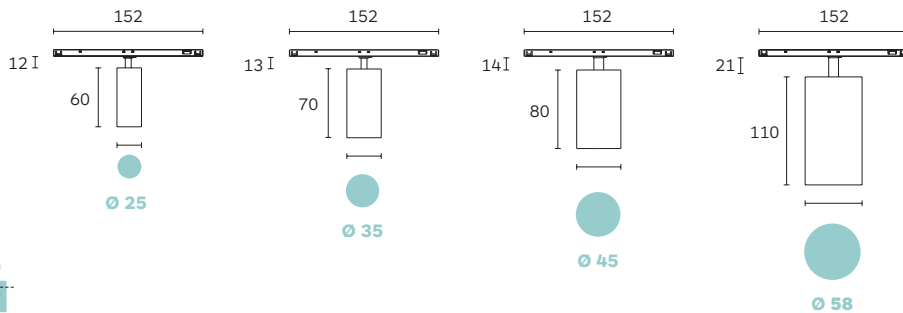

Product Code	LED Module Code	LED Power	Nominal Lumen	Beam Angle	Dimming Options	CCT Options
CRI > 90 3000K High Efficacy	Vivo 25	T6A8	E017	3.4W	370 lm	15° / 20° / 32°	D0 No Dim DA Dali Dim DC CASAMBI	27 2700K 30 3000K 35 3500K 40 4000K
	Vivo 35	T6A9	E013	5W	691 lm	20° / 24° / 38°		
CRI > 93 3000K High Efficacy	Vivo 45	T6B0	E025	9W	1208 lm	18° / 28° / 36°		
	Vivo 58	T6B1	E031	15W	1740 lm	14° / 24° / 36°		
CRI > 98 3000K High Rendering	Vivo 45	T6B0	E020	9W	901 lm	18° / 26° / 36°		
	Vivo 58	T6B1	E027	14W	1458 lm	18° / 25° / 37°