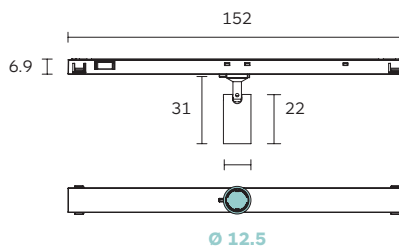

Zero 12

CRI>97
3000K

High
Rendering

	Product Code	Light Source Code	LED Power	Nominal Lumen	Beam Angle	Dimming Options	CCT Options
Zero 12	T964	BO11	1W	132 lm	21° / 29° / EL	D0 No Dim	27 2700K
Zero 12 Alto	T966					DA Dali Dim	30 3000K
						DC CASAMBI	35 3500K
							40 4000K

EL = Elliptical Beam. Ordering code: **EL**.