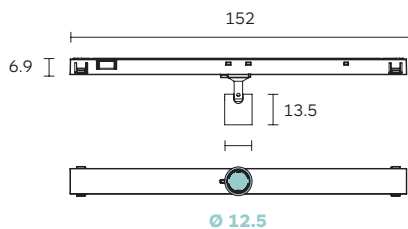

Zero 12

CRI>97
3000K

High
Rendering

	Product Code	Light Source Code	LED Power	Nominal Lumen	Beam Angle	Dimming Options	CCT Options
Zero 12	T964	BO11	1W	132 lm	21° / 29° / EL	D0 No Dim	27 2700K
Zero 12 Alto	T966					DA Dali Dim	30 3000K
						DC CASAMBI	35 3500K
							40 4000K

EL = Elliptical Beam. Ordering code: **EL**.